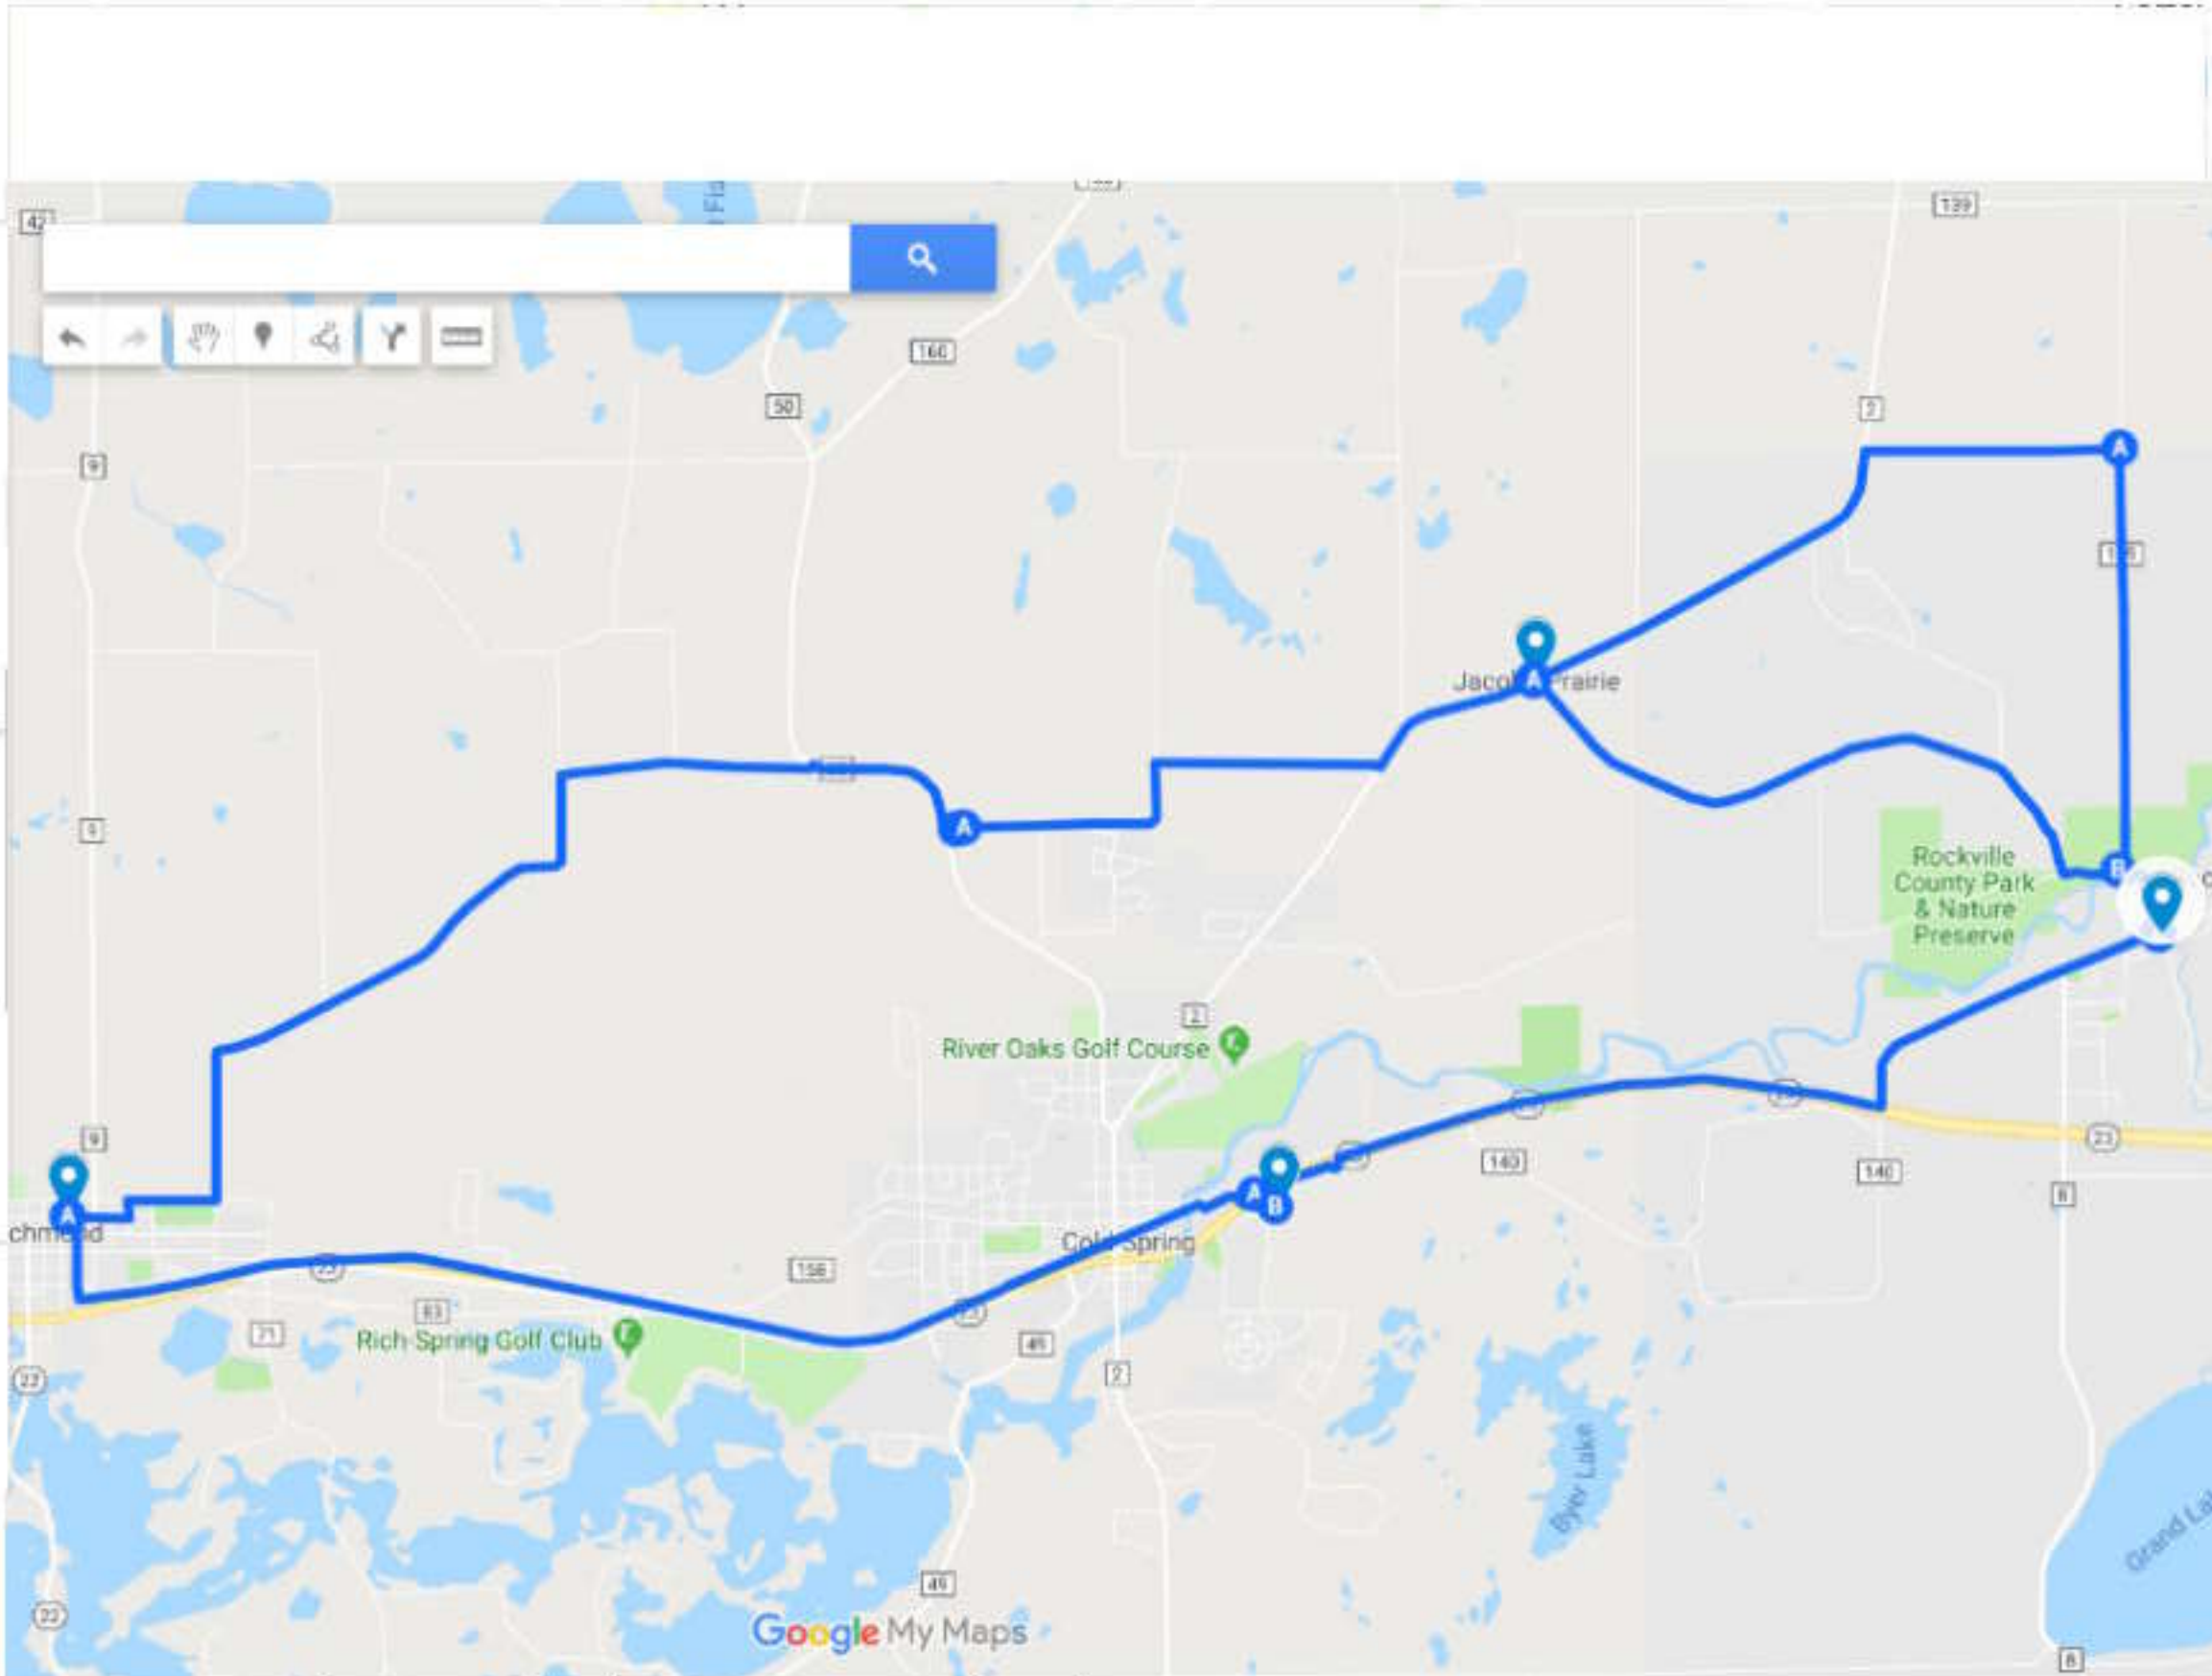

# Pedal Pilgrimage

### Pilgrimage Stops

 All items

Directions from 14886 MN-23, Cold Spring, MN 56320, USA to Sts Peter & Paul Church

- A** 14886 MN-23, Cold Spring, MN 56320, USA
- B** Sts Peter & Paul Church

Directions from Sts Peter & Paul Church to 15943 245th St, Cold Spring, MN 56320, USA

- A** Sts Peter & Paul Church
- B** 15943 245th St, Cold Spring, MN 56320, USA

Directions from 15943 245th St, Cold Spring, MN 56320, USA to St James Church

- A** 15943 245th St, Cold Spring, MN 56320, USA
- B** St James Church

Our Assumption Day pilgrimage to area churches

Directions from St James Church  
to 11506 260th St, St Cloud, MN  
56301, USA

**A** St James Church

**B**

11506 260th St, St Cloud, MN  
56301, USA

---

Directions from 11506 260th St,  
St Cloud, MN 56301, USA to 149  
County Rd 82, Cold Spring, MN  
56320, USA